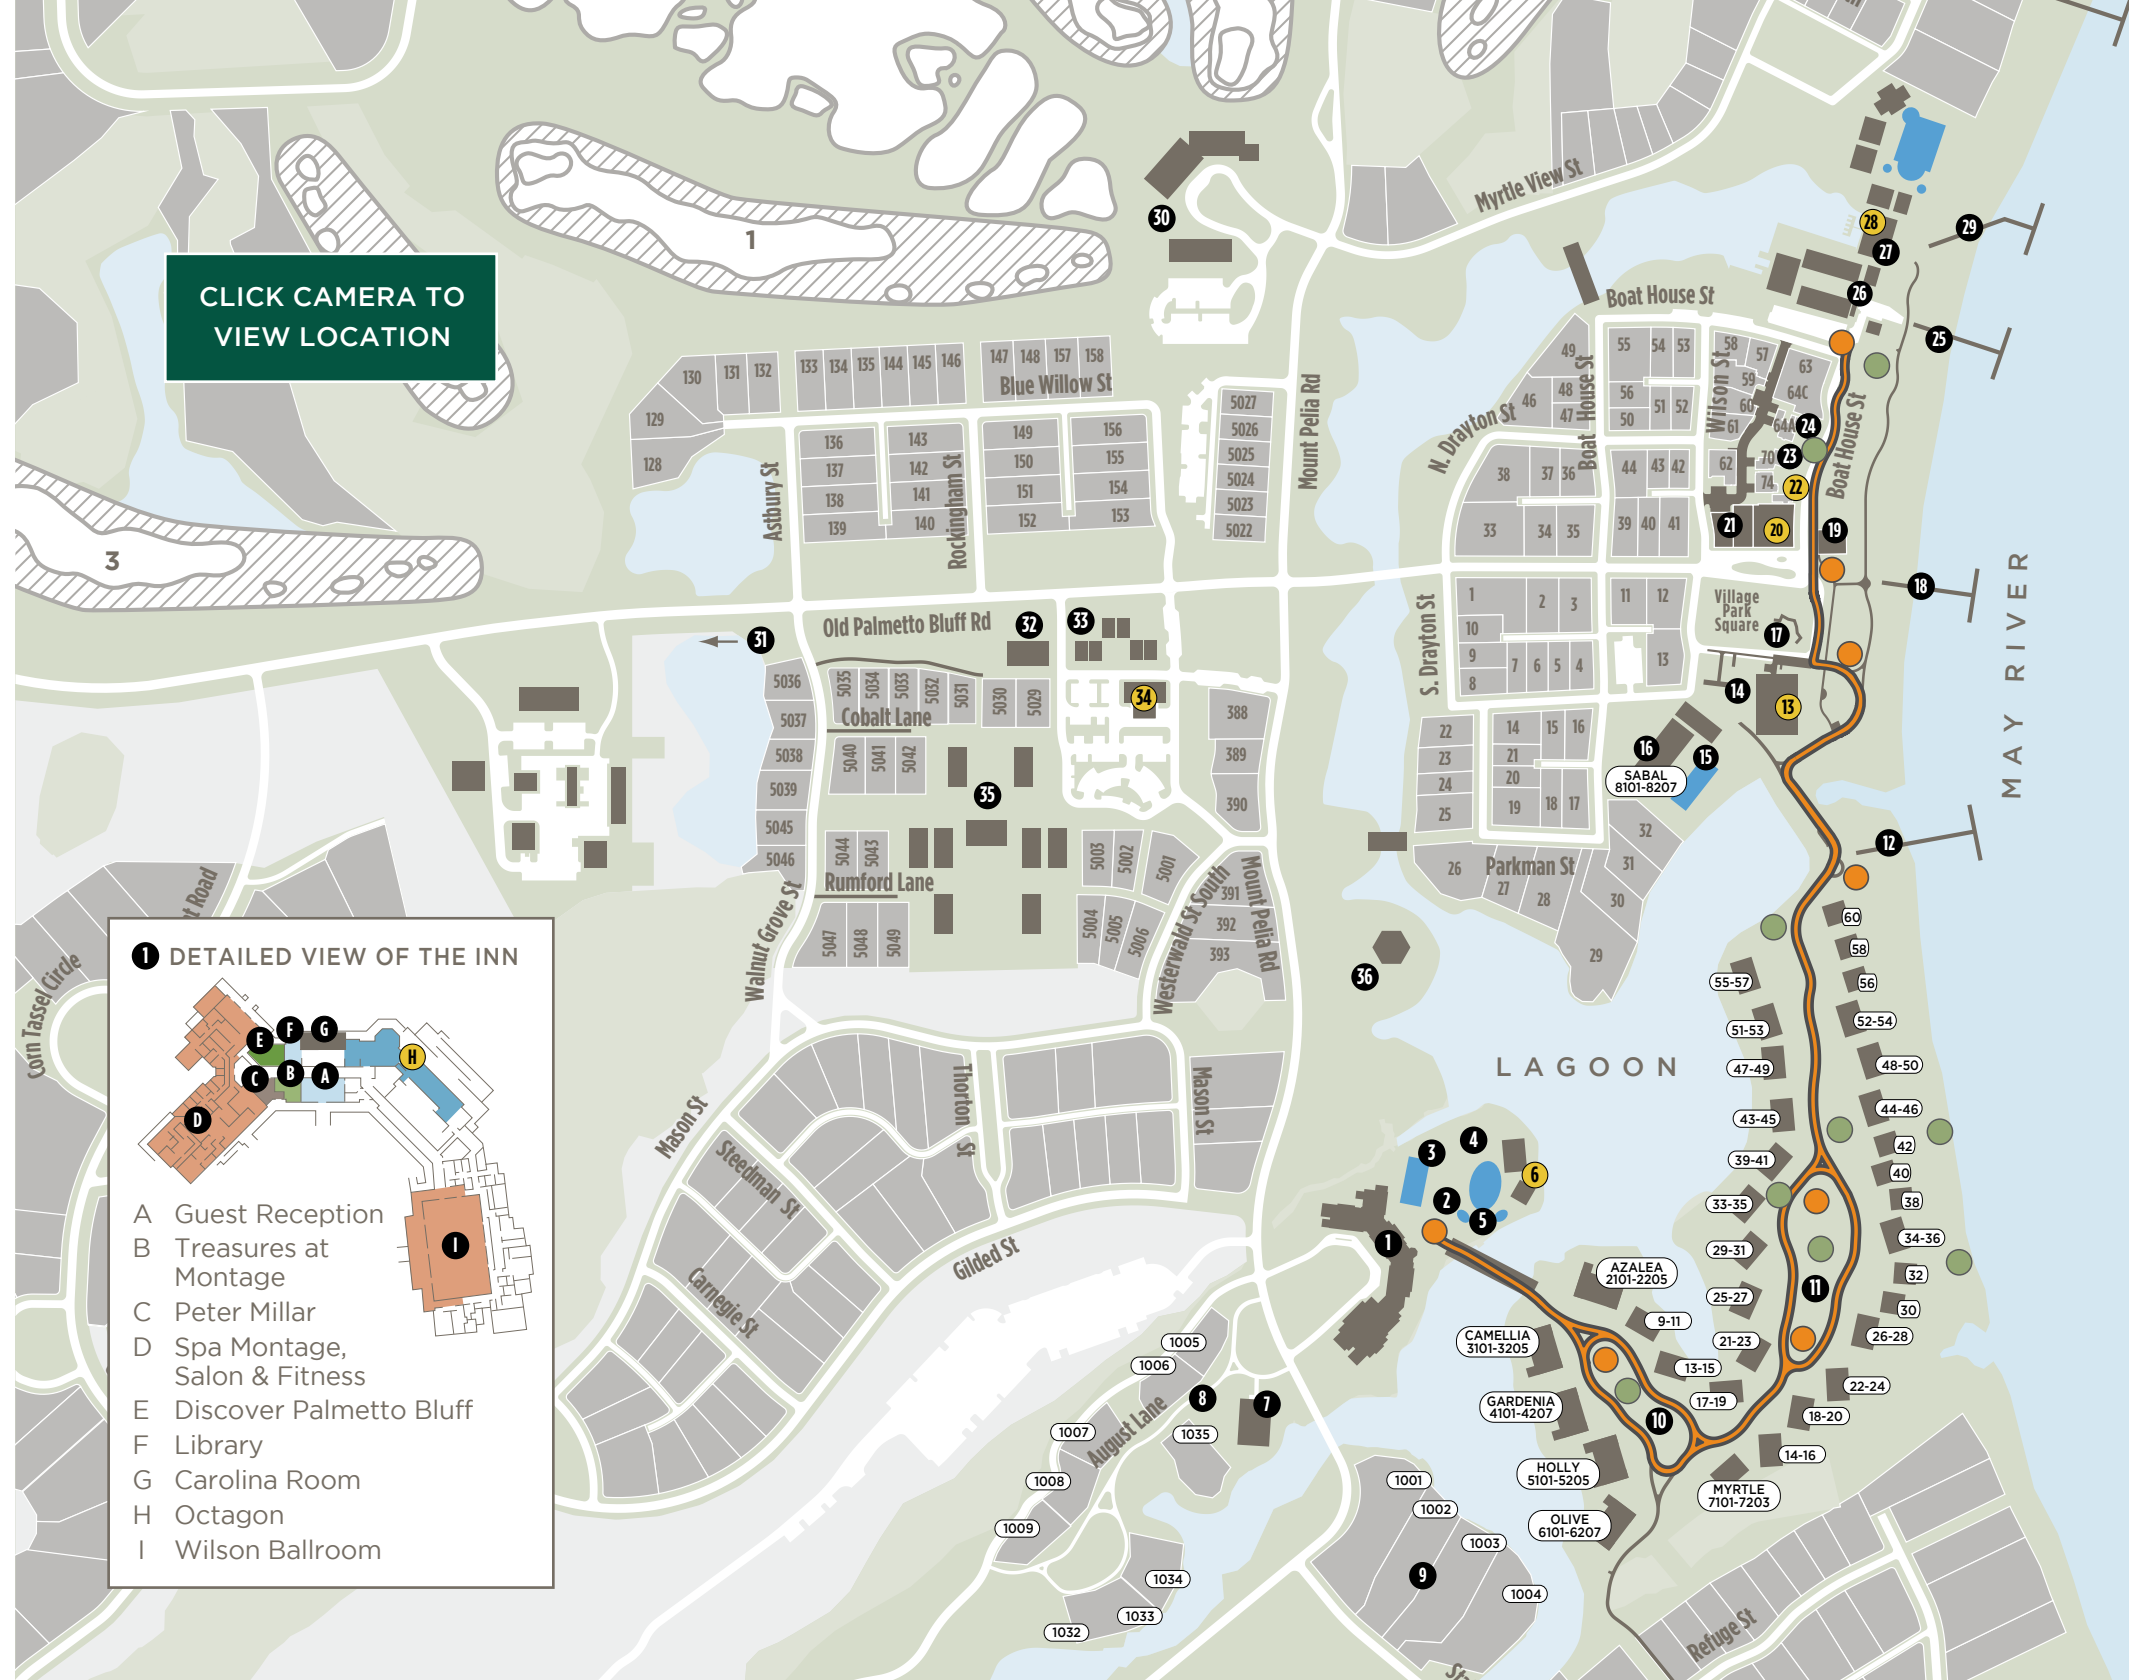

# WILSON VILLAGE

- 1 The Inn
- 2 Back Yard & Inn Fire Pit
- 3 Spa Pool (Adult only)
- 4 Sunrise Lawn
- 5 Inn Pool
- 6 Fore & Aft
- 7 Somerset Chapel
- 8 Montage Residences Palmetto Bluff
- 9 Montage Residences Palmetto Bluff - Bridge View
- 10 Guest Houses
- 11 Cottages & Cottage Suites
- 12 Grace Dock
- 13 River House/Porch & Fire Pits
- 14 Recreation/Bike & Golf Cart Rentals
- 15 River House Pool (Adult only) & Fitness
- 16 Sabal - Guest House
- 17 Village Green & Wilson Mansion Ruins
- 18 Chapel Dock
- 19 May River Chapel
- 20 Buffalo's
- 21 Palmetto Bluff Real Estate Office
- 22 Melt Ice Cream Shop
- 23 Provisions Kids
- 24 Paris Market
- 25 Wilson Landing Dock
- 26 Wilson Landing
- 27 Outside Palmetto Bluff/Paddlehouse
- 28 Canoe Club
- 29 Canoe Club Dock
- 30 May River Golf Course/Pro Shop
- 31 To Longfield Stables, Palmetto Bluff Shooting Club & Moreland Village
- 32 Basketball Court
- 33 Pickleball Court
- 34 RT's Market
- 35 Wilson Lawn & Racquet Tennis, Bocce & Croquet
- 36 Mt. Pelia Treehouse

CLICK CAMERA TO VIEW LOCATION

## HOW TO NAVIGATE THE BLUFF

Palmetto Bluff is a vast environment of amenities spread across several miles of pristine nature preserve. To navigate the property we have several modes of transportation.

## MORELAND VILLAGE

- 36 Moreland Bike Shop
- 37 Trail House
- 38 Palmetto Bluff Conservancy
- 39 Canteen
- 40 Artist Cottage
- 41 Moreland Treehouse
- 42 Moreland Landing
- 43 Crossroads
- 44 Moreland Family Pool
- 45 Cole's
- 46 Boundary Bowling
- 47 Adult Pool
- 48 Boundary Bottle Co.